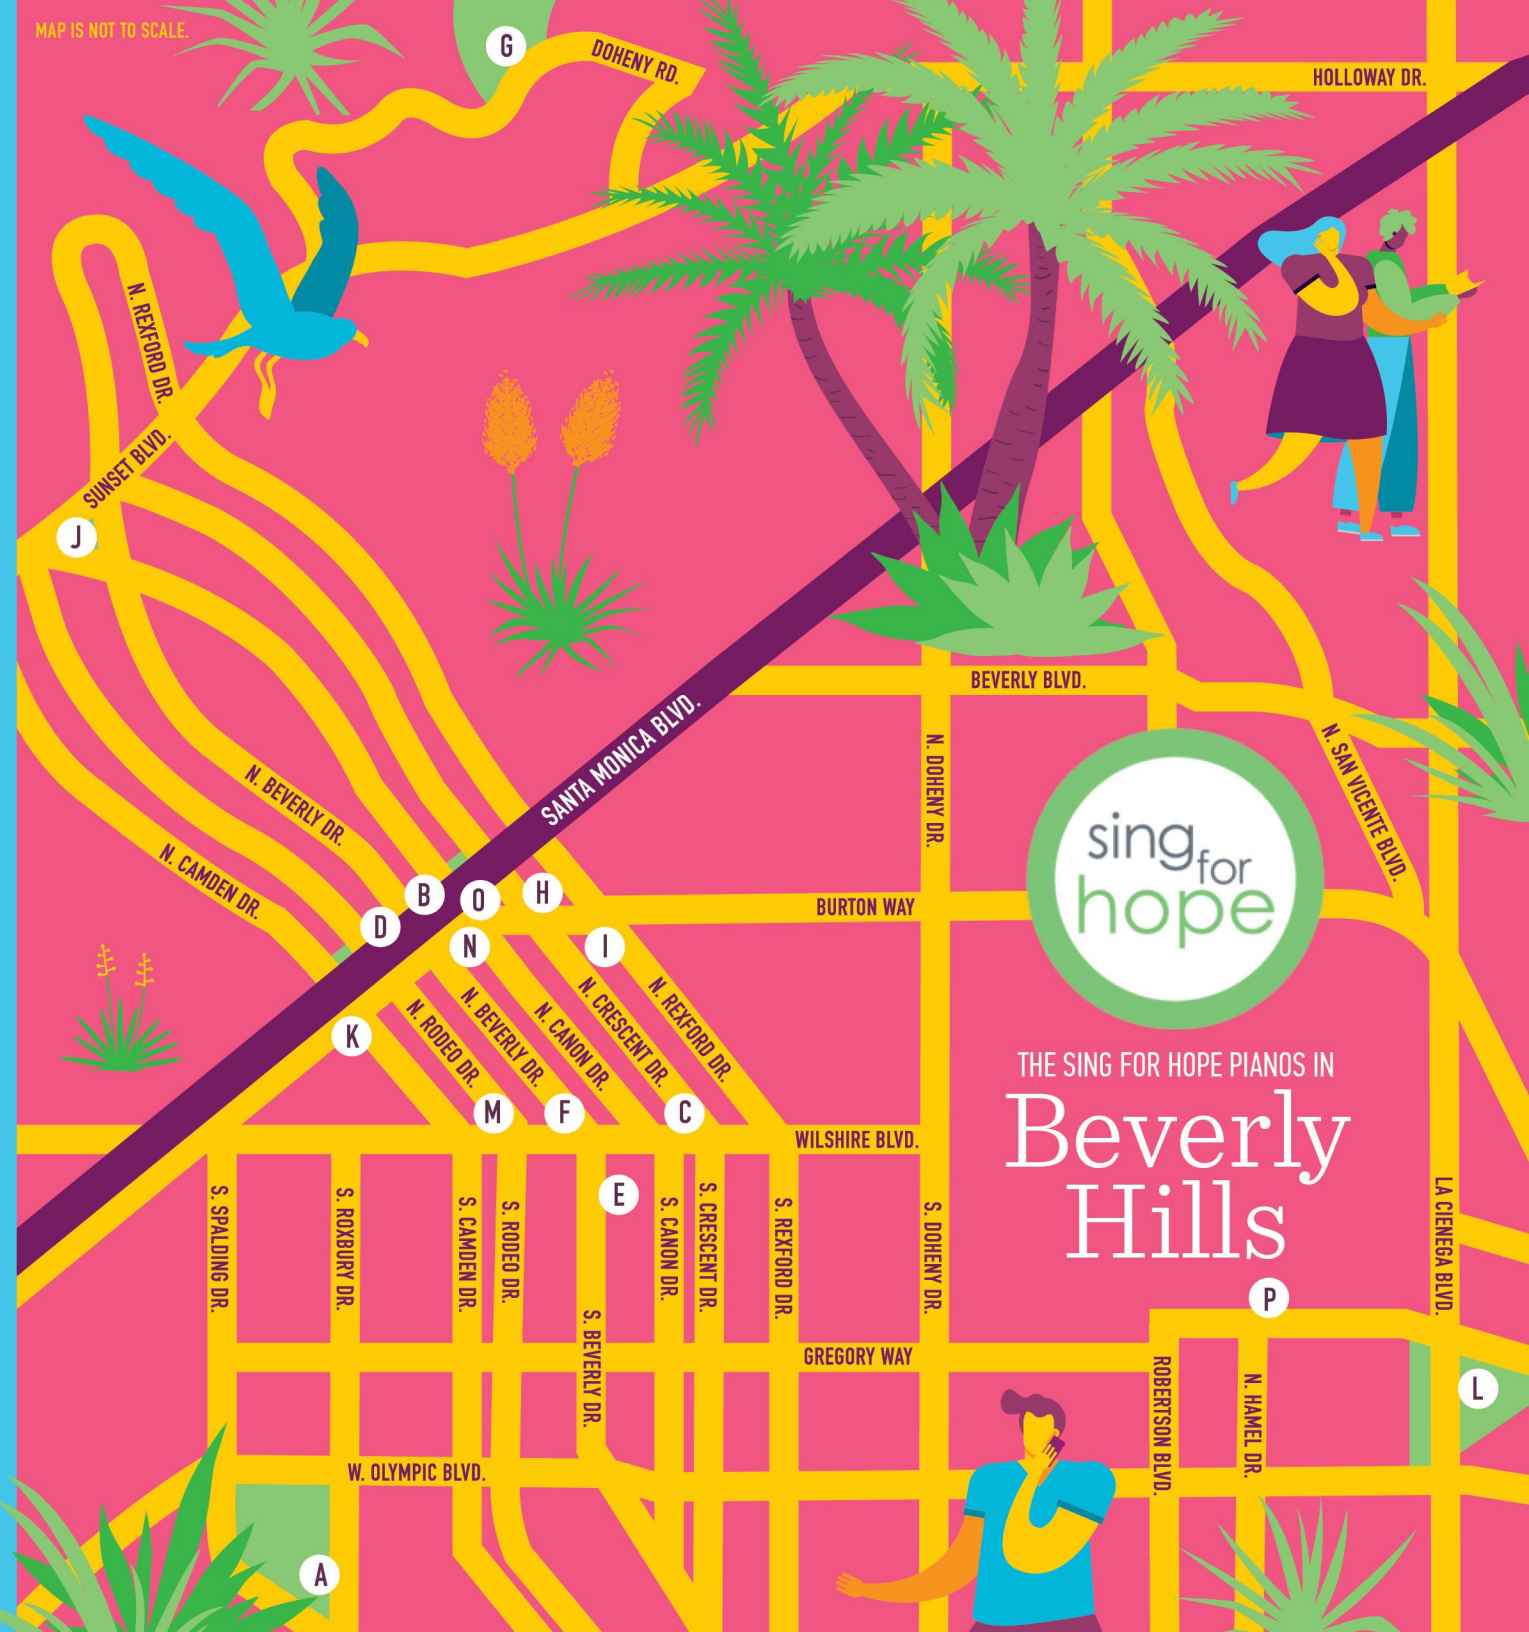

B

ARTIST: ALEXANDRA NECHITA
BEVERLY GARDENS PARK: LILY POND
9439 Santa Monica Blvd.
Beverly Hills, CA 90210

C

ARTIST: BENDOW
CRESCENT DRIVE MINI PARK
154 N. Crescent Dr.
Beverly Hills, CA 90212

D

ARTIST: CHAZ GUEST
BEVERLY GARDENS PARK: ART BLOCK
9439 Santa Monica Blvd.
Beverly Hills, CA 90210

E

ARTIST: ÇİĞDEM AKBAY
REEVES MINI PARK
125 S. Reeves Dr.
Beverly Hills, CA 90212

F

ARTIST: GOOEY
BEVERLY CAÑON GARDENS
241 N. Canon Dr.
Beverly Hills, CA 90210

G

ARTIST: HELENA FAITELSON
GREYSTONE MANSION & GARDENS
905 Loma Vista Dr.
Beverly Hills, CA 90210

H

ARTIST: LAISHAN MUI ITO
BH CITY HALL
455 N. Rexford Dr. (Crescent Side)
Beverly Hills, CA 90210

I

ARTIST: LAURIE TSOU
REXFORD MINI PARK
362 N. Rexford Dr.
Beverly Hills, CA 90212

J

ARTIST: MARISABEL BAZAN
WILL ROGERS MEMORIAL PARK
9650 Sunset Blvd.
Beverly Hills, CA 90210

K

ARTIST: MIREILLE FOURNIER
WELLS FARGO PLAZA
N. Camden Dr./S. Santa Monica Blvd.
Beverly Hills, CA 90210

L

ARTIST: MS. YELLOW
LA CIENEGA PARK
8400 Gregory Way
Beverly Hills, CA 90211

M

ARTIST: PUNK ME TENDER
TWO RODEO
9480 Dayton Way
Beverly Hills, CA 90210

N

ARTIST: SHEILA DARCEY
BH CONFERENCE & VISITORS BUREAU
9400 S. Santa Monica Blvd.
Beverly Hills, CA 90210

O

ARTIST: THE MIRACLE PROJECT
W/ GROW @ THE WALLIS
THE WALLIS
9390 N. Santa Monica Blvd.
Beverly Hills, CA 90210

P

ARTIST: YALDA SEPAHPOUR
HAMEL MINI PARK
214 S. Hamel Dr.
Beverly Hills, CA 90211

G

THE SING FOR HOPE PIANOS IN Beverly Hills